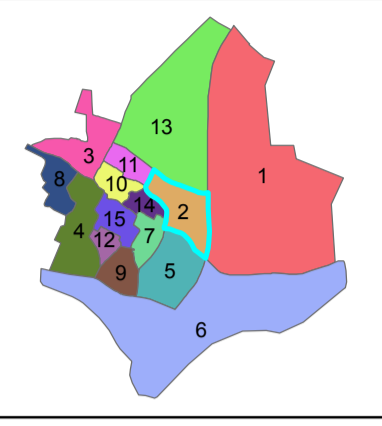

# DISTRICT-RAEBARELI

NAGAR PANCHAYAT-NASIRABAD  
 WARD NAME- DELA  
 WARD NO-2

813107E

### Legend

- Damer
- Interlocking
- Kucha
- Kharanja
- Imambada
- Eidgaah
- Kabaristhan
- Over Head Tank
- Petrol Pump
- Mandir
- Makbara
- Madarsa
- Masjid
- Masjid+Imambada
- Imambada+Madarsa
- Mobile Tower
- Govt Building
- Govt Building Colony
- School
- Well
- Transformer
- Water Nozzle
- Summersabul
- Solar Pole
- Street Light
- High Mask Light
- Handpump
- Pole\_Join
- Pond
- Other
- Imambada+Commercial
- Imambada
- Eidgaah
- Kabaristhan
- Commercial
- Residential+Commercial
- Over Head Tank
- Petrol Pump
- Mandir
- Makbara
- Madarsa
- Masjid
- Masjid+Imambada
- Imambada+Madarsa
- Mobile Tower
- Residential
- Govt Building
- Govt Building Colony
- School

### Ward Name

- Ahmad Nagar
- Dela
- Gudkhet Nagar
- Gufranamaab Nagar
- Kayasthana
- Kuraiash Nagar
- Lala Ki Bazar
- Maurya Nagar
- Milkiana
- Patel Nagar
- Phulwari
- Purani Kothi
- Sarv Dharm Nagar
- Shiv Nagar
- Soni Nagar