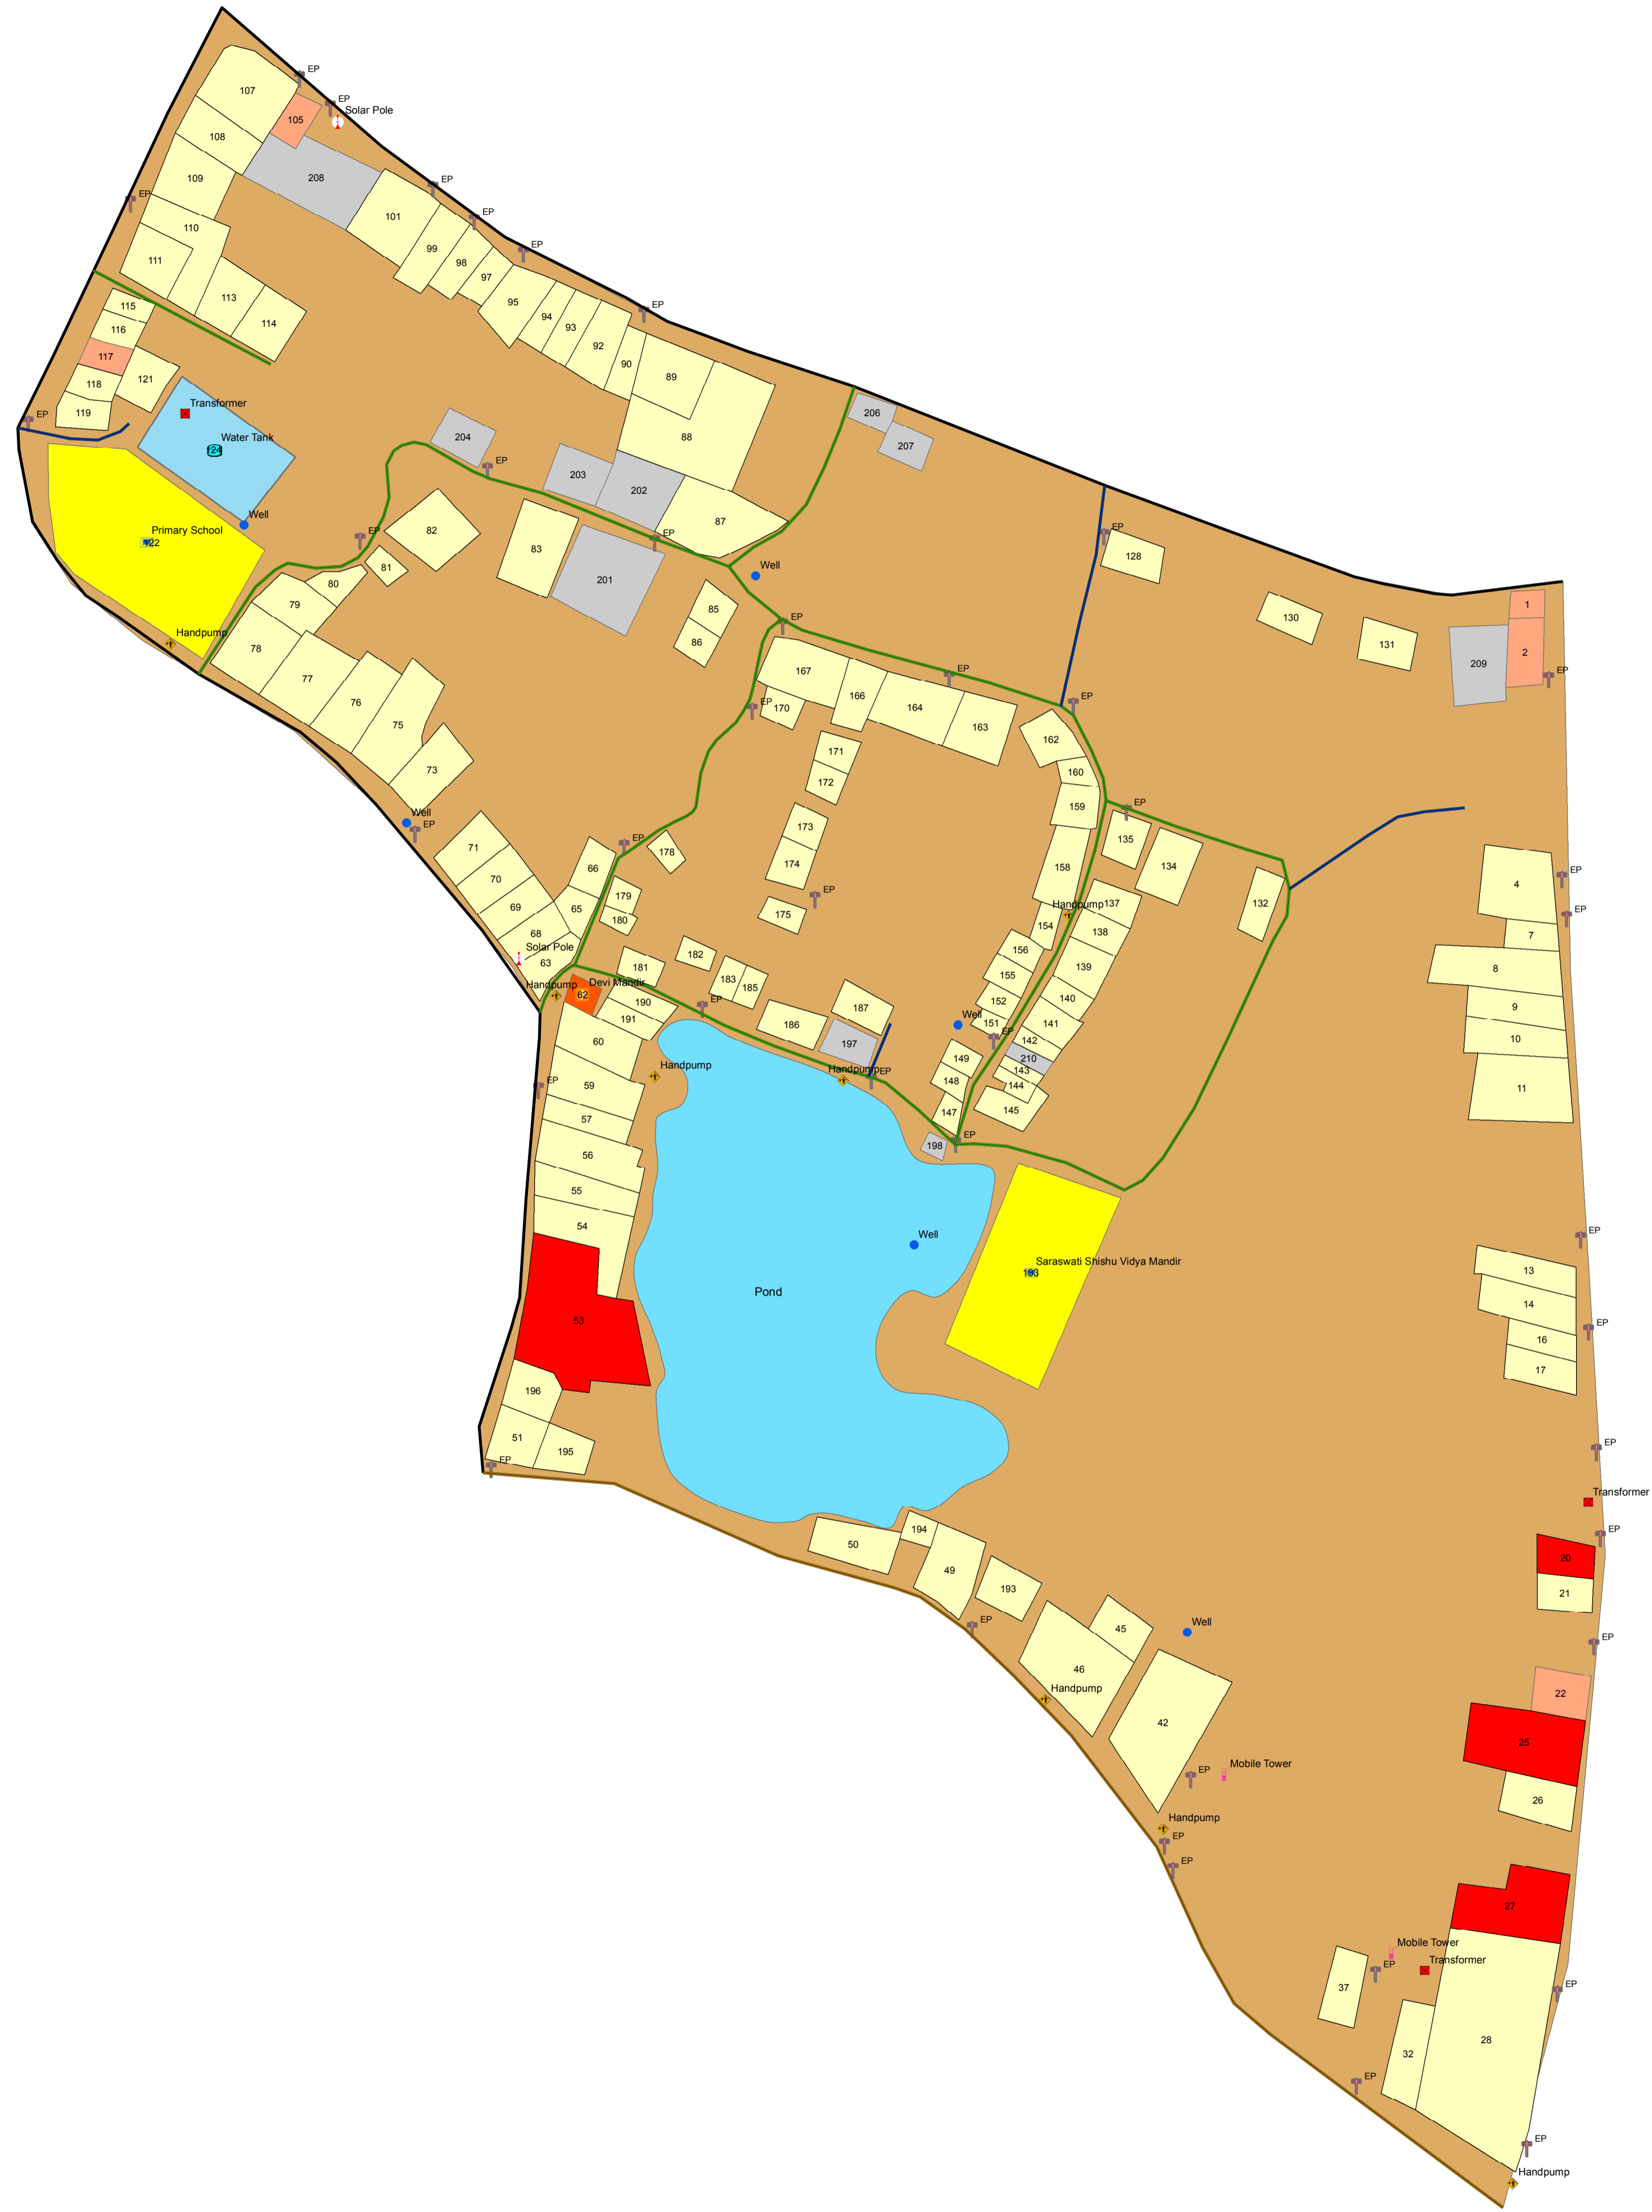

# DISTRICT-RAEBARELI

NAGAR PANCHAYAT-NASIRABAD  
 WARD NAME- DELA  
 WARD NO-2

813107E

### Legend

- Damer
- Interlocking
- Kucha
- Kharanja
- Imambada
- Eidgaah
- Kabaristhan
- Over Head Tank
- Petrol Pump
- Mandir
- Makbara
- Madarsa
- Masjid
- Masjid+Imambada
- Imambada+Madarsa
- Mobile Tower
- Govt Building
- Govt Building Colony
- School
- Well
- Transformer
- Water Nozzle
- Summersabul
- Solar Pole
- Street Light
- High Mask Light
- Handpump
- Pole\_Join
- Pond
- Other
- Imambada+Commercial
- Imambada
- Eidgaah
- Kabaristhan
- Commercial
- Residential+Commercial
- Over Head Tank
- Petrol Pump
- Mandir
- Makbara
- Madarsa
- Masjid
- Masjid+Imambada
- Imambada+Madarsa
- Mobile Tower
- Residential
- Govt Building
- Govt Building Colony
- School

### Ward Name

- Ahmad Nagar
- Dela
- Gudkhet Nagar
- Gufranamaab Nagar
- Kayasthana
- Kuraiash Nagar
- Lala Ki Bazar
- Maurya Nagar
- Milkiana
- Patel Nagar
- Phulwari
- Purani Kothi
- Sarv Dharm Nagar
- Shiv Nagar
- Soni Nagar